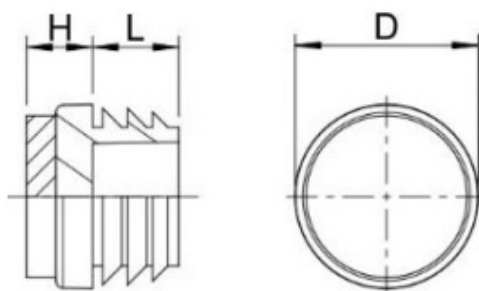

PRODUCT SHEET

Description:

Insert Glide For Round Tubes, Diam 30mm, PE, Black

Item number:

10.02.130-0

Units	Box	Carton	HS Code	Barcode
Pcs.	500	1000	3901908099	 5704866006941

D	H	L
14,0	4,0	9,3
15,0	4,0	9,6
19,0	4,1	11,0
20,0	4,0	12,0
22,0	4,0	11,8
25,0	5,0	11,8
30,0	5,0	14,0
35,0	5,0	14,3
40,0	5,0	11,7
42,0	5,0	11,5
50,0	5,2	16,0