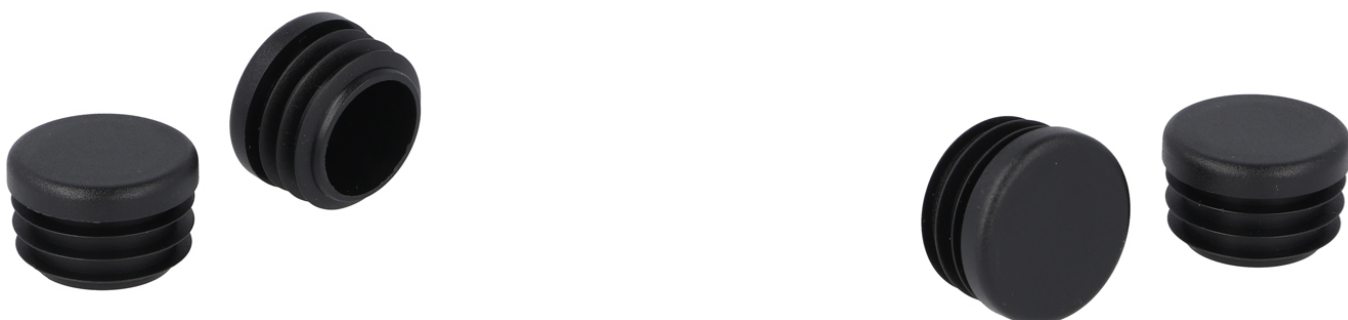

PRODUCT SHEET

Description:

Insert Glide For Round Tubes, Diam 30mm, PE, Black

Item number:

10.02.130-0

Units	Box	Carton	HS Code	Barcode
Pcs.	500	1000	3901908099	 5704866006941

D	H	L
14,0	4,0	9,3
15,0	4,0	9,6
19,0	4,1	11,0
20,0	4,0	12,0
22,0	4,0	11,8
25,0	5,0	11,8
30,0	5,0	14,0
35,0	5,0	14,3
40,0	5,0	11,7
42,0	5,0	11,5
50,0	5,2	16,0